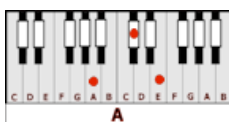

I LOVE ROCK N' ROLL – Joan Jett & The Blackhearts (E)

GUITAR / KEYBOARD CHORDS:

E = o221oo

A = xo222o

B = xx4442

INTRO: E E A B E E A B-E

E **E** I saw him dancin' there by the record machine **E**
E **B** I knew he must've been about seventeen **B**
A **B** **E** **A**(sustain and hold)
The beat was goin' strong...playin' my favorite song
(a cappella)
A **B** **E** **B**
An' I could tell it wouldn't be long til he was with me, yeah me **B**
B
And I could tell it wouldn't be long, til he was with me, yeah me, singin'