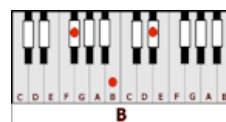

I LOVE ROCK N' ROLL – Joan Jett & The Blackhearts (E)

GUITAR / KEYBOARD CHORDS:

E = o221oo

A = xo222o

B = xx4442

INTRO: E E A B E E A B-E

E **E** I saw him dancin' there by the record machine **E**
E **B** I knew he must've been about seventeen **B**
A **B** **E** **A**(sustain and hold)
The beat was goin' strong...playin' my favorite song
(a cappella)
A **B** **E** **B**
An' I could tell it wouldn't be long til he was with me, yeah me **B**
B
And I could tell it wouldn't be long, til he was with me, yeah me, singin'